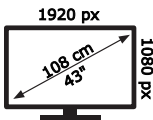

ENERG

ORAVA

LT-Andr43 A01

42 kWh/1000h

ABCD **E**FG

42 kWh/1000h

50598645

2019/2013